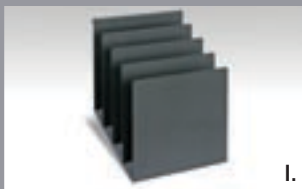

PANEL SYSTEM ACCESSORIES.

E.

Description	Size	Color
A. Metal Shelf	24"x 9"	Black
B. Metal Tray	16"x 7"	Black
C. Shelf Bracket	48"	Black
D. Wood Shelf	48"x 22"	Gray
E. Tool Hook	8"	Black
F. Tool Hook	4"	Black
G. H-Duty Hook	6"	Plated
H. M-Duty Hook	6"	Plated
I. Book Rack	8"x 7.5"	Black
J. Storage Bins	Small Medium Large	Yellow Yellow Yellow
K. Work Bench Kit	40"Hx48"Wx25"D	Silver
L. Drawer Kit	22"x19"	Silver
M. Upper Cabinet	24W"x24"Hx12"D	Gray
N. Cabinet Shelf	11 1/8"Wx11 3/8"D	Black
O. Tool Rack	24"Wx6"H	Red

GRID IRON™

Visible. Versatile. Virtually Indestructible
Garage Organizing System.