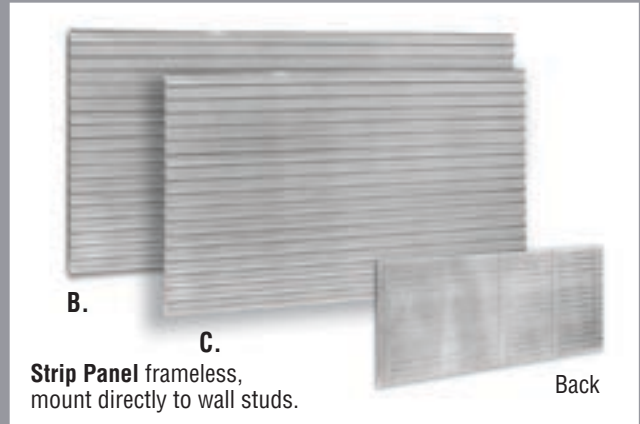

# PANEL SYSTEM COMPONENTS.

**Framed Panel** steel frame and reinforcements for maximum strength.

**Strip Panel** frameless, mount directly to wall studs.

**Welded Panel** reinforced with steel channels. Includes top and bottom mounting retainers.

**Edge Trim** flexible PVC with internal metal clips for trimming panel edges and cutouts.

Description	Size	Color
A. Framed Panel	48"x 81"	Silver
B. Strip Panel	48"x 18"	Silver
C. Strip Panel	36"x 18"	Silver
D. Welded Panel	48"x 24"	Silver
E. Welded Panel	48"x 36"	Silver
F. Edge Trim	50' Roll	Black