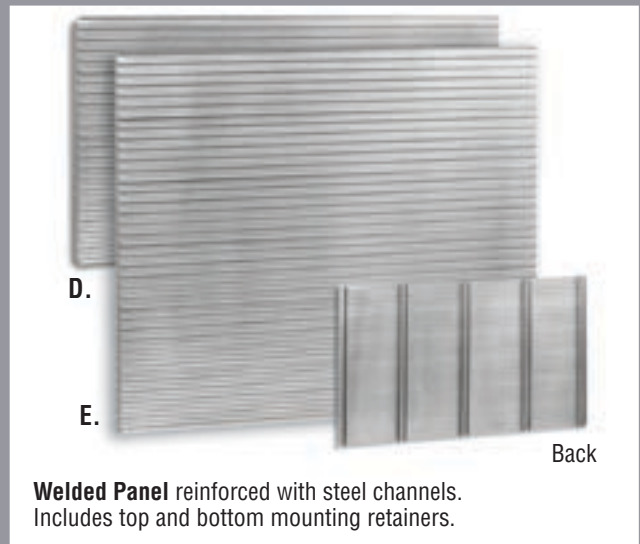

# PANEL SYSTEM COMPONENTS.

**Framed Panel** steel frame and reinforcements for maximum strength.

**Strip Panel** frameless, mount directly to wall studs.

**Welded Panel** reinforced with steel channels. Includes top and bottom mounting retainers.

**Edge Trim** flexible PVC with internal metal clips for trimming panel edges and cutouts.

Description	Size	Color
A. Framed Panel	48"x 81"	Silver
B. Strip Panel	48"x 18"	Silver
C. Strip Panel	36"x 18"	Silver
D. Welded Panel	48"x 24"	Silver
E. Welded Panel	48"x 36"	Silver
F. Edge Trim	50' Roll	Black